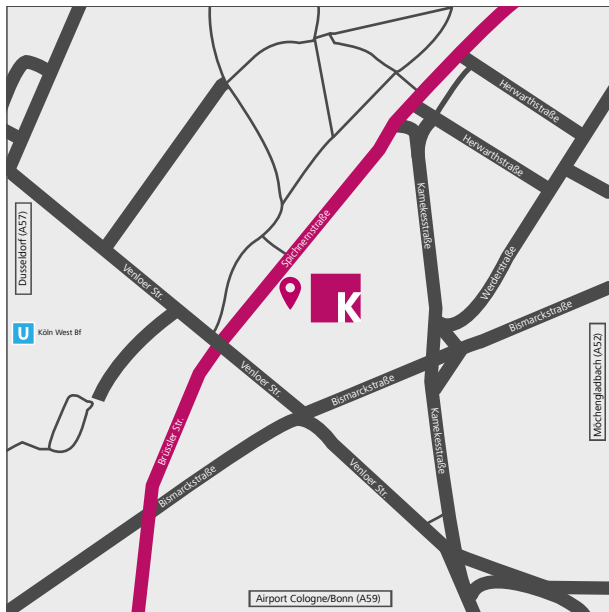

Drive Cologne

Coming from Cologne/Bonn Airport:

- Take the A59 motorway from Kennedystraße in the direction of Cologne/Düsseldorf.
- Keep left and continue onto the A559, then onto Östliche Zubringerstraße/L124.
- Turn right onto the slip road to Zentrum/Severinsbrücke, then continue onto Deutzer Ring/B55.
- Turn right onto Blaubaum Turn right into Spichernstraße. In 50 metres you will find your destination on the right-hand side.
- Please get into the left-hand lane and turn into Neuköllner Straße.
- Continue on Nord-Süd-Fahrt, Offenbachplatz, Tunisstraße (keep right).
- Turn left into Komödienstraße, then continue on Zeughausstraße, Magnusstraße, Friesenplatz, Venloer Straße Turn right into Spichernstraße. In 50 metres you will find your destination on the right-hand side.
- Turn right into Spichernstraße. In 50 metres you will find your destination on the right-hand side.

From the direction of Düsseldorf (A57):

- Take the A57 motorway, then continue on the K4.
- Stay in the right-hand lane and take the Mediapark exit in the direction of Dom Hauptbahnhof.
- Keep right to enter Subbelrather Straße. Then continue onto Gladbacher Straße. Keep right to stay on Gladbacher Straße.
- Turn right onto Spichernstraße. In 450 metres you will find your destination on the left-hand side.

Coming from Mönchengladbach (A52):

- Take the A52 motorway.
- At motorway junction 13-Kreuz Kaarst, get into the right-hand lane to follow the signs for the A57 towards Cologne, then continue on K4.
- Stay in the right-hand lane and take the Mediapark exit in the direction of Dom Hauptbahnhof.
- Keep right to enter Subbelrather Straße. Then continue onto Gladbacher Straße. Keep right to stay on Gladbacher Straße.
- Turn right onto Spichernstraße. In 450 metres you will find your destination on the left-hand side.