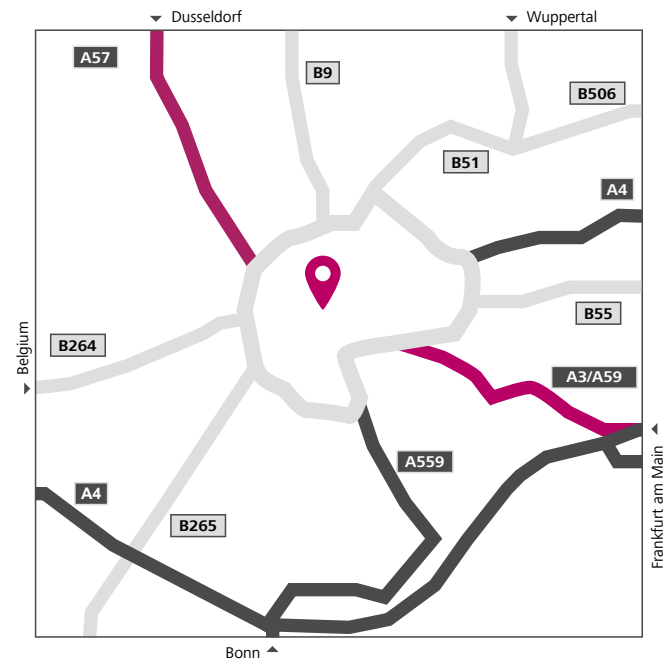

Drive Cologne

Coming from Cologne/Bonn Airport:

- Take the A59 motorway from Kennedystraße in the direction of Cologne/Düsseldorf.
- Keep left and continue onto the A559, then onto Östliche Zubringerstraße/L124.
- Turn right onto the slip road to Zentrum/Severinsbrücke, then continue onto Deutzer Ring/B55.
- Turn right onto Blaubaum Turn right into Spichernstraße. In 50 metres you will find your destination on the right-hand side.
- Please get into the left-hand lane and turn into Neuköllner Straße.
- Continue on Nord-Süd-Fahrt, Offenbachplatz, Tunisstraße (keep right).
- Turn left into Komödienstraße, then continue on Zeughausstraße, Magnusstraße, Friesenplatz, Venloer Straße Turn right into Spichernstraße. In 50 metres you will find your destination on the right-hand side.
- Turn right into Spichernstraße. In 50 metres you will find your destination on the right-hand side.

From the direction of Düsseldorf (A57):

- Take the A57 motorway, then continue on the K4.
- Stay in the right-hand lane and take the Mediapark exit in the direction of Dom Hauptbahnhof.
- Keep right to enter Subbelrather Straße. Then continue onto Gladbacher Straße. Keep right to stay on Gladbacher Straße.
- Turn right onto Spichernstraße. In 450 metres you will find your destination on the left-hand side.

Coming from Mönchengladbach (A52):

- Take the A52 motorway.
- At motorway junction 13-Kreuz Kaarst, get into the right-hand lane to follow the signs for the A57 towards Cologne, then continue on K4.
- Stay in the right-hand lane and take the Mediapark exit in the direction of Dom Hauptbahnhof.
- Keep right to enter Subbelrather Straße. Then continue onto Gladbacher Straße. Keep right to stay on Gladbacher Straße.
- Turn right onto Spichernstraße. In 450 metres you will find your destination on the left-hand side.