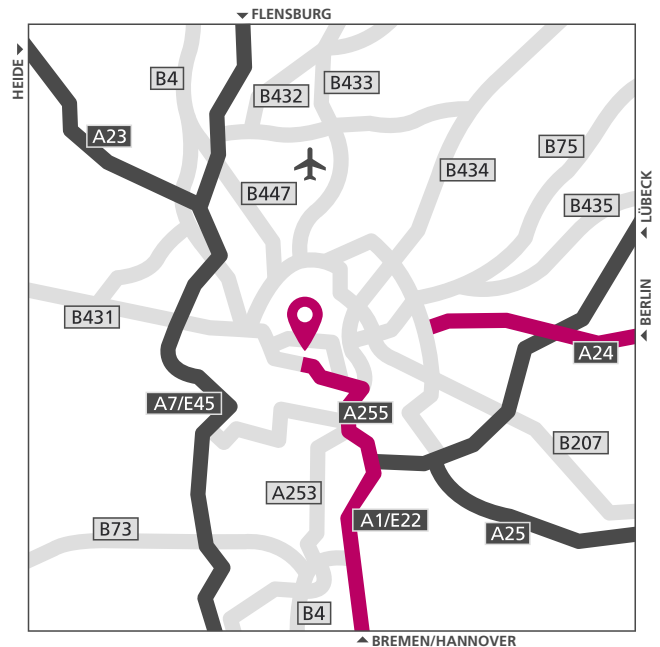

Drive Hamburg

From Bremen (A1 motorway):

- take the A1 to the Hamburg-Süd interchange (36), then take the A255 towards HH-Centrum, keeping left
- after approx. 4.3 km turn left onto Amsinckstraße (B4)
- follow B4 for approx. 2.7 km (Deichtortunnel, Ost-West-Straße) and then turn right onto Rödingsmarkt (road)
- after 100m, turn half left onto Graskeller (road)
- after another 100 m, turn right onto Neuer Wall
- We are 100 m further down on the left
- For parking, see below

From Hannover (A7)

- follow the A7 to Horster Dreieck interchange, keep left and drive onto the A1 towards Hamburg
- take the A1 to the Hamburg-Süd interchange (36), then take the A255 towards HH-Centrum, keeping left
- after approx. 4.3 km turn left onto Amsinckstraße (B4)
- follow B4 for approx. 2.7 km (Deichtortunnel, Ost-West-Straße) and then turn right onto Rödingsmarkt (road)
- after 100m, turn half left onto Graskeller (road)
- after another 100 m, turn right onto Neuer Wall
- We are 100 m further down on the left
- For parking, see below

KLIEMT. Arbeitsrecht

Neuer Wall 80
20354 Hamburg
T +49 (0) 40 5719983-50
F +49 (0) 40 5719983-55
E hamburg@kliemt.de

From Berlin (A24):

- take the A24 towards Hamburg to the end of the motorway and continue straight ahead into the roundabout
- on the roundabout, take the first exit onto Sievekingsallee towards HH-Centrum
- continue on Sievekingsallee for 2.5 km and continue straight ahead on Bürgerweide towards HH-Centrum
- after another 1.2 km, turn right onto Spaldingstraße
- after 700 m this becomes Amsinckstraße (B4) - keep left, then drive through the Deichtortunnel
- after leaving the tunnel, continue straight ahead on the Ost-West-Straße for approx. 1.1 km
- turn right onto Rödingsmarkt (road)
- after 100m, turn half left onto Graskeller (road)
- after another 100 m, turn right onto Neuer Wall
- We are 100 m further down on the left
- For parking, see below