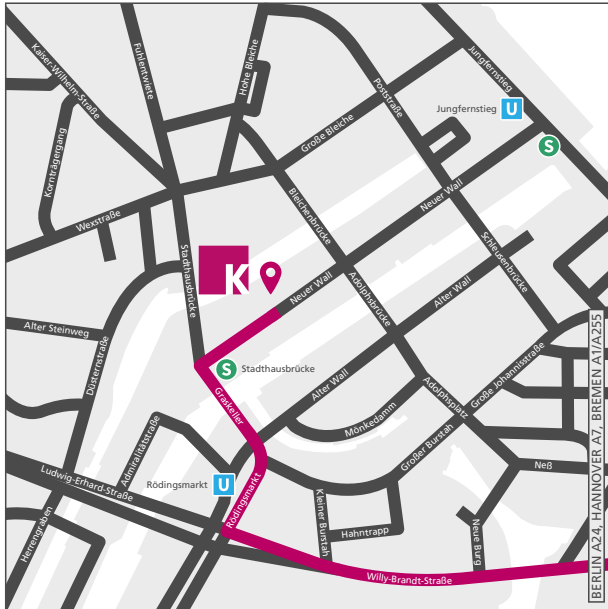

Drive Hamburg

From Bremen (A1 motorway):

- take the A1 to the Hamburg-Süd interchange (36), then take the A255 towards HH-Centrum, keeping left
- after approx. 4.3 km turn left onto Amsinckstraße (B4)
- follow B4 for approx. 2.7 km (Deichtortunnel, Ost-West-Straße) and then turn right onto Rödingsmarkt (road)
- after 100m, turn half left onto Graskeller (road)
- after another 100 m, turn right onto Neuer Wall
- We are 100 m further down on the left
- For parking, see below

From Hannover (A7)

- follow the A7 to Horster Dreieck interchange, keep left and drive onto the A1 towards Hamburg
- take the A1 to the Hamburg-Süd interchange (36), then take the A255 towards HH-Centrum, keeping left
- after approx. 4.3 km turn left onto Amsinckstraße (B4)
- follow B4 for approx. 2.7 km (Deichtortunnel, Ost-West-Straße) and then turn right onto Rödingsmarkt (road)
- after 100m, turn half left onto Graskeller (road)
- after another 100 m, turn right onto Neuer Wall
- We are 100 m further down on the left
- For parking, see below

KLIEMT. Arbeitsrecht

Neuer Wall 80
20354 Hamburg
T +49 (0) 40 5719983-50
F +49 (0) 40 5719983-55
E hamburg@kliemt.de

From Berlin (A24):

- take the A24 towards Hamburg to the end of the motorway and continue straight ahead into the roundabout
- on the roundabout, take the first exit onto Sievekingsallee towards HH-Centrum
- continue on Sievekingsallee for 2.5 km and continue straight ahead on Bürgerweide towards HH-Centrum
- after another 1.2 km, turn right onto Spaldingstraße
- after 700 m this becomes Amsinckstraße (B4) - keep left, then drive through the Deichtortunnel
- after leaving the tunnel, continue straight ahead on the Ost-West-Straße for approx. 1.1 km
- turn right onto Rödingsmarkt (road)
- after 100m, turn half left onto Graskeller (road)
- after another 100 m, turn right onto Neuer Wall
- We are 100 m further down on the left
- For parking, see below