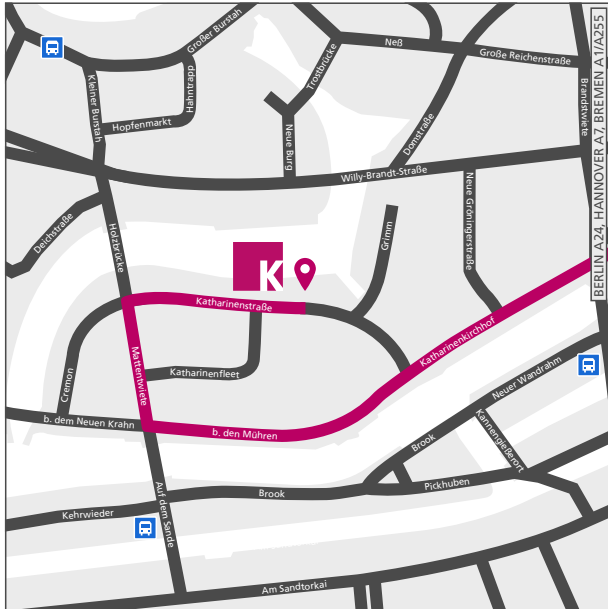

Drive Hamburg

From Bremen (A1 motorway):

- take the A1 to the Hamburg-Süd interchange (36), then take the A255 towards HH-Centrum, keeping left
- after approx. 4.3 km turn left onto Amsinckstraße (B4)
- after the Deichtortunnel keep left and turn into the street Dovenfleet
- after 1 km turn right onto Mattenwiete (road)
- after another 140 m turn right onto Katharinenstraße
- we are 120 m further down on the left
- parking available

From Hannover (A7)

- follow the A7 to Horster Dreieck interchange, keep left and drive onto the A1 towards Hamburg
- take the A1 to the Hamburg-Süd interchange (36), then take the A255 towards HH-Centrum, keeping left
- after approx. 4.3 km turn left onto Amsinckstraße (B4)
- after the Deichtortunnel keep left and turn into the street Dovenfleet
- after 1 km turn right onto Mattenwiete (road)
- after another 140 m turn right onto Katharinenstraße
- we are 120 m further down on the left
- parking available

KLIEMT. Arbeitsrecht

Katharinenstraße 25
20457 Hamburg
T +49 (0) 40 5719983-50
F +49 (0) 40 5719983-55
E hamburg@kliemt.de

From Berlin (A24):

- take the A24 towards Hamburg to the end of the motorway and continue straight ahead into the roundabout
- on the roundabout, take the first exit onto Sievekingsallee towards HH-Centrum
- continue on Sievekingsallee for 2.5 km and continue straight ahead on Bürgerweide towards HH-Centrum
- after another 1.2 km, turn right onto Spaldingstraße
- after 700 m this becomes Amsinckstraße (B4) – keep left, then drive through the Deichtortunnel
- after the Deichtortunnel turn into the street Dovenfleet
- after 1 km turn right onto Mattenwiete (road)
- after another 140 m turn right onto Katharinenstraße
- we are 120 m further down on the left
- parking available

Distances:

- Hamburg Airport: 14 km, 36 minutes journey
- Hamburg main station: 2.6 km, 9 minutes journey
- Bus stop: 450 m, 6 minutes walk
- Subway (U-Bahn) Meißberg U1: 540 m, 10 minutes walk

We look forward to seeing you.