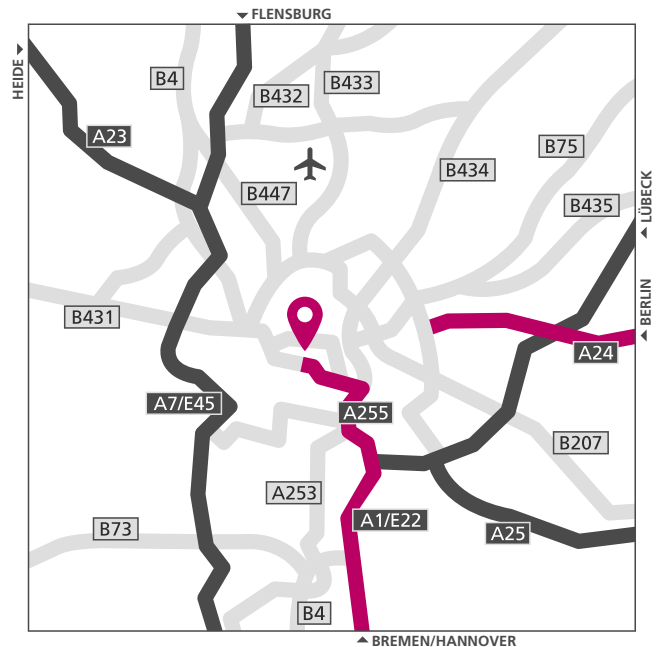

Drive Hamburg

From Bremen (A1 motorway):

- take the A1 to the Hamburg-Süd interchange (36), then take the A255 towards HH-Centrum, keeping left
- after approx. 4.3 km turn left onto Amsinckstraße (B4)
- after the Deichtortunnel keep left and turn into the street Dovenfleet
- after 1 km turn right onto Mattenwiete (road)
- after another 140 m turn right onto Katharinenstraße
- we are 120 m further down on the left
- parking available

From Hannover (A7)

- follow the A7 to Horster Dreieck interchange, keep left and drive onto the A1 towards Hamburg
- take the A1 to the Hamburg-Süd interchange (36), then take the A255 towards HH-Centrum, keeping left
- after approx. 4.3 km turn left onto Amsinckstraße (B4)
- after the Deichtortunnel keep left and turn into the street Dovenfleet
- after 1 km turn right onto Mattenwiete (road)
- after another 140 m turn right onto Katharinenstraße
- we are 120 m further down on the left
- parking available

KLIEMT. Arbeitsrecht

Katharinenstraße 25
20457 Hamburg
T +49 (0) 40 5719983-50
F +49 (0) 40 5719983-55
E hamburg@kliemt.de

From Berlin (A24):

- take the A24 towards Hamburg to the end of the motorway and continue straight ahead into the roundabout
- on the roundabout, take the first exit onto Sievekingsallee towards HH-Centrum
- continue on Sievekingsallee for 2.5 km and continue straight ahead on Bürgerweide towards HH-Centrum
- after another 1.2 km, turn right onto Spaldingstraße
- after 700 m this becomes Amsinckstraße (B4) – keep left, then drive through the Deichtortunnel
- after the Deichtortunnel turn into the street Dovenfleet
- after 1 km turn right onto Mattenwiete (road)
- after another 140 m turn right onto Katharinenstraße
- we are 120 m further down on the left
- parking available

Distances:

- Hamburg Airport: 14 km, 36 minutes journey
- Hamburg main station: 2.6 km, 9 minutes journey
- Bus stop: 450 m, 6 minutes walk
- Subway (U-Bahn) Meißberg U1: 540 m, 10 minutes walk

We look forward to seeing you.