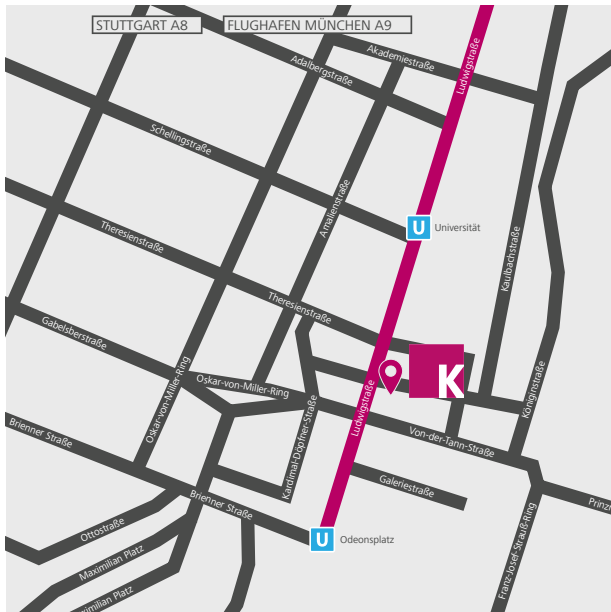

Drive Munich

From Munich Airport:

- follow Terminalstraße Mitte / Zentralallee in direction southwards (keep left)
- keep directions Zone West / Urlauber / München / Alle Richtungen / Freising
- further on Zentralallee
- take A92
- on the A9 direction Salzburg / München / Messe / ICM take the exit on the right
- keep left at A9 in directions Salzburg / München / Messe / ICM
- München-Nord will be passed
- on the B 2R take the exit to the right
- continue on Ifflandstraße / Widenmayerstraße / Emil-Riedel-Straße / Oettingenstraße
- turn right into Prinzregentenstraße
- turn right into Von-der-Tann-Straße
- turn right into Ludwigstraße
- turn right into Schönfeldstraße
- our office is on the right side

From Stuttgart / A8:

- leave the A8, keep right and merge into A99
- on the A9 towards Munich, take exit 13 on the right
- keep to the right on the A9 in the direction of München / Allianz Arena
- on the B 2R, take the exit on the right
- continue on Ifflandstraße / Widenmayerstraße / Emil-Riedel-Straße / Oettingenstraße
- turn right into Prinzregentenstraße
- turn right into Von-der-Tann-Straße
- turn right into Ludwigstraße
- turn right into Schönfeldstraße
- our office is on the right side

KLIEMT. Arbeitsrecht

Ludwigstraße 10
80539 München
T +49 (0) 89 2123103-300
F +49 (0) 89 2123103-333
E muenchen@kliemt.de

Public transport:

- From Hauptbahnhof, take the U3 in the direction of Moosach towards Odeonsplatz
- From Flughafen, take the S8 to Marienplatz and from there take the U3 to Odeonsplatz
- Orientate yourself at the exit to „Von-der-Tann-Straße“. Follow the road and turn right into Schönfeldstraße
- You will find us on the right-hand side

Distances:

- Munich Airport: 40 Kilometres, 40 minutes driving time
- Main Station München: 3,5 km, 16 minutes driving time
- U3 in the direction of Moosach to Odeonsplatz stop - 6 minutes walk

We look forward to seeing you!