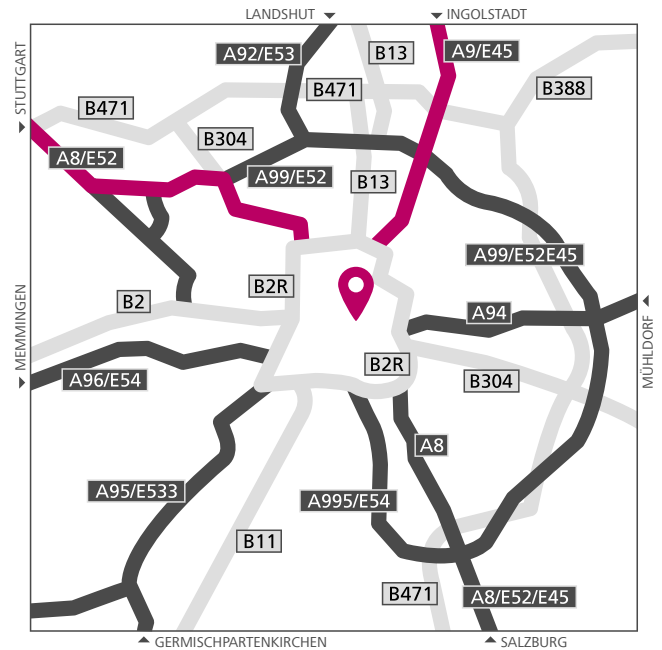

Drive Munich

From Munich Airport:

- follow Terminalstraße Mitte / Zentralallee in direction southwards (keep left)
- keep directions Zone West / Urlauber / München / Alle Richtungen / Freising
- further on Zentralallee
- take A92
- on the A9 direction Salzburg / München / Messe / ICM take the exit on the right
- keep left at A9 in directions Salzburg / München / Messe / ICM
- München-Nord will be passed
- on the B 2R take the exit to the right
- continue on Ifflandstraße / Widenmayerstraße / Emil-Riedel-Straße / Oettingenstraße
- turn right into Prinzregentenstraße
- turn right into Von-der-Tann-Straße
- turn right into Ludwigstraße
- turn right into Schönfeldstraße
- our office is on the right side

From Stuttgart / A8:

- leave the A8, keep right and merge into A99
- on the A9 towards Munich, take exit 13 on the right
- keep to the right on the A9 in the direction of München / Allianz Arena
- on the B 2R, take the exit on the right
- continue on Ifflandstraße / Widenmayerstraße / Emil-Riedel-Straße / Oettingenstraße
- turn right into Prinzregentenstraße
- turn right into Von-der-Tann-Straße
- turn right into Ludwigstraße
- turn right into Schönfeldstraße
- our office is on the right side

KLIEMT. Arbeitsrecht

Ludwigstraße 10
80539 München
T +49 (0) 89 2123103-300
F +49 (0) 89 2123103-333
E muenchen@kliemt.de

Public transport:

- From Hauptbahnhof, take the U3 in the direction of Moosach towards Odeonsplatz
- From Flughafen, take the S8 to Marienplatz and from there take the U3 to Odeonsplatz
- Orientate yourself at the exit to „Von-der-Tann-Straße“. Follow the road and turn right into Schönfeldstraße
- You will find us on the right-hand side

Distances:

- Munich Airport: 40 Kilometres, 40 minutes driving time
- Main Station München: 3,5 km, 16 minutes driving time
- U3 in the direction of Moosach to Odeonsplatz stop - 6 minutes walk

We look forward to seeing you!