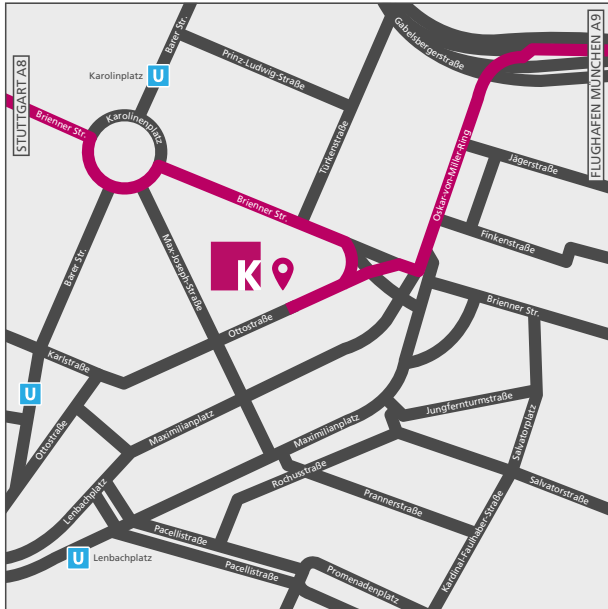

## Drive Munich

From Munich Airport:

- Follow Terminalstraße Mitte/Zentralallee northwards in the direction of Freising (keep left).
- Take the A92 and at the Neufahrn junction follow the signs to the A9 towards Salzburg/ Österreich/Italien/München. At the fork keep left, stay on the A9 and follow the signs to München/Stuttgart/Lindau.
- Take the München-Schwabing exit towards Mittlerer Ring Ost/Messe and follow Schenkendorfstraße.
- At the Tucherpark exit continue along Iflandstraße/Widenmayerstraße/Emil-Riedel-Straße/Oettingenstraße.
- At Prinzregentenstraße turn left and continue into the Altstadtring Tunnel (keep left here).
- After the tunnel take the left turn and drive onto Oskar-von-Miller-Ring.
- At the traffic lights turn half right into Briener Straße/Ottostraße.
- Our office is on the right.

From Stuttgart / A8:

- Leave the A8 at the München-Ludwigsfeld exit and go right onto the B304 towards München-Ludwigsfeld / München-Zentrum / Dachau / Karlsfeld.
- Follow the B304 and after 2 km turn off right into Dachauer Straße/Zentrum.
- After 6 km at Stiglmaierplatz turn left into Briener Straße.
- Continue to Königsplatz, then stay half right on Luisenstraße and pass the Propyläen Building, and continue straight ahead on Briener Straße.
- At Karolinenplatz take the third exit and continue on Briener Straße.
- After 200m turn right into Ottostraße. Our office is on the right.