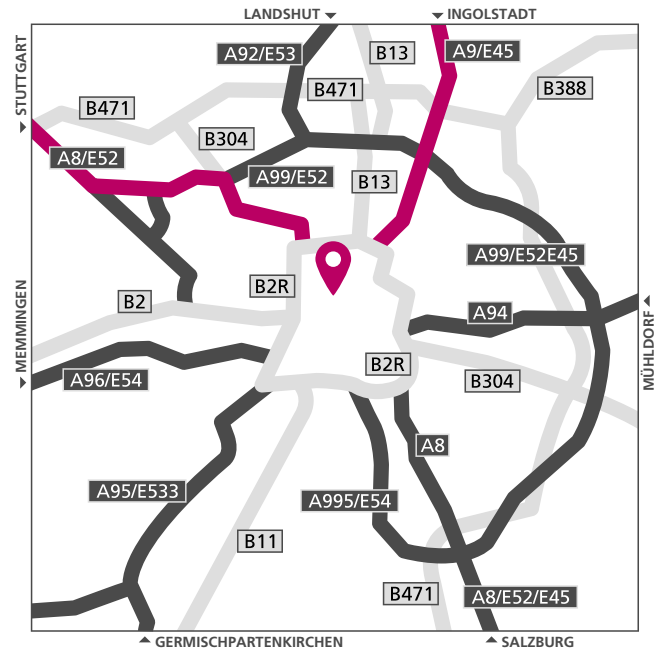

## Drive Munich

From Munich Airport:

- Follow Terminalstraße Mitte/Zentralallee northwards in the direction of Freising (keep left).
- Take the A92 and at the Neufahrn junction follow the signs to the A9 towards Salzburg/ Österreich/Italien/München. At the fork keep left, stay on the A9 and follow the signs to München/Stuttgart/Lindau.
- Take the München-Schwabing exit towards Mittlerer Ring Ost/Messe and follow Schenkendorfstraße.
- At the Tucherpark exit continue along Iflandstraße/Widenmayerstraße/Emil-Riedel-Straße/Oettingenstraße.
- At Prinzregentenstraße turn left and continue into the Altstadtring Tunnel (keep left here).
- After the tunnel take the left turn and drive onto Oskar-von-Miller-Ring.
- At the traffic lights turn half right into Briener Straße/Ottostraße.
- Our office is on the right.

From Stuttgart / A8:

- Leave the A8 at the München-Ludwigsfeld exit and go right onto the B304 towards München-Ludwigsfeld / München-Zentrum / Dachau / Karlsfeld.
- Follow the B304 and after 2 km turn off right into Dachauer Straße/Zentrum.
- After 6 km at Stiglmaierplatz turn left into Briener Straße.
- Continue to Königsplatz, then stay half right on Luisenstraße and pass the Propyläen Building, and continue straight ahead on Briener Straße.
- At Karolinenplatz take the third exit and continue on Briener Straße.
- After 200m turn right into Ottostraße. Our office is on the right.